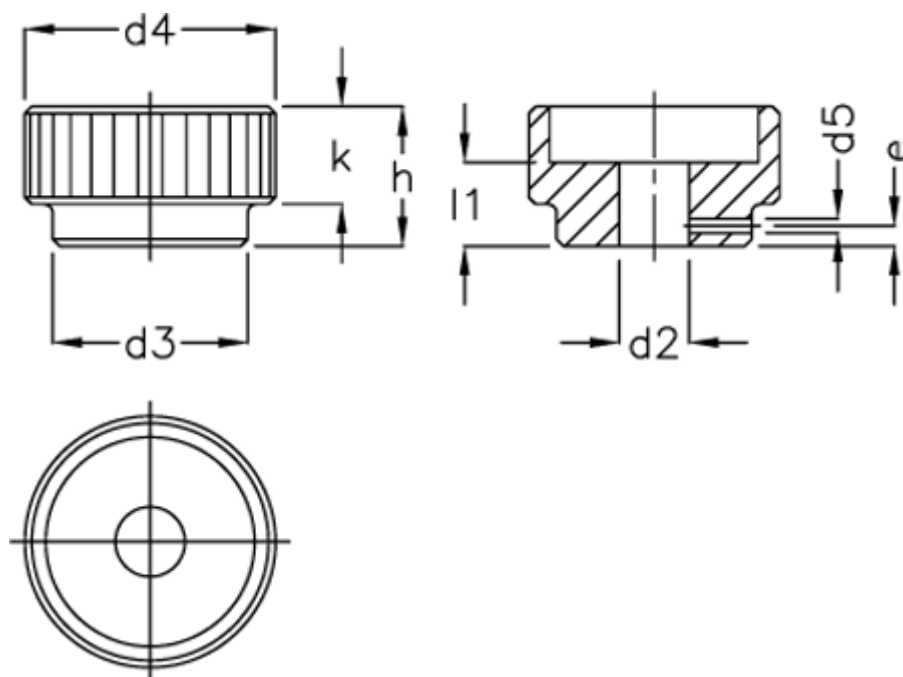

Article number: 20699002

Description: E+G Knurled nut DIN 6303-B6-B
B with dowel hole

Measures

d2 = B 6

d3 = 16

d4 = 24

d5 = 1.5

e = 2.5

h = 14

k = 10

l1 = 8